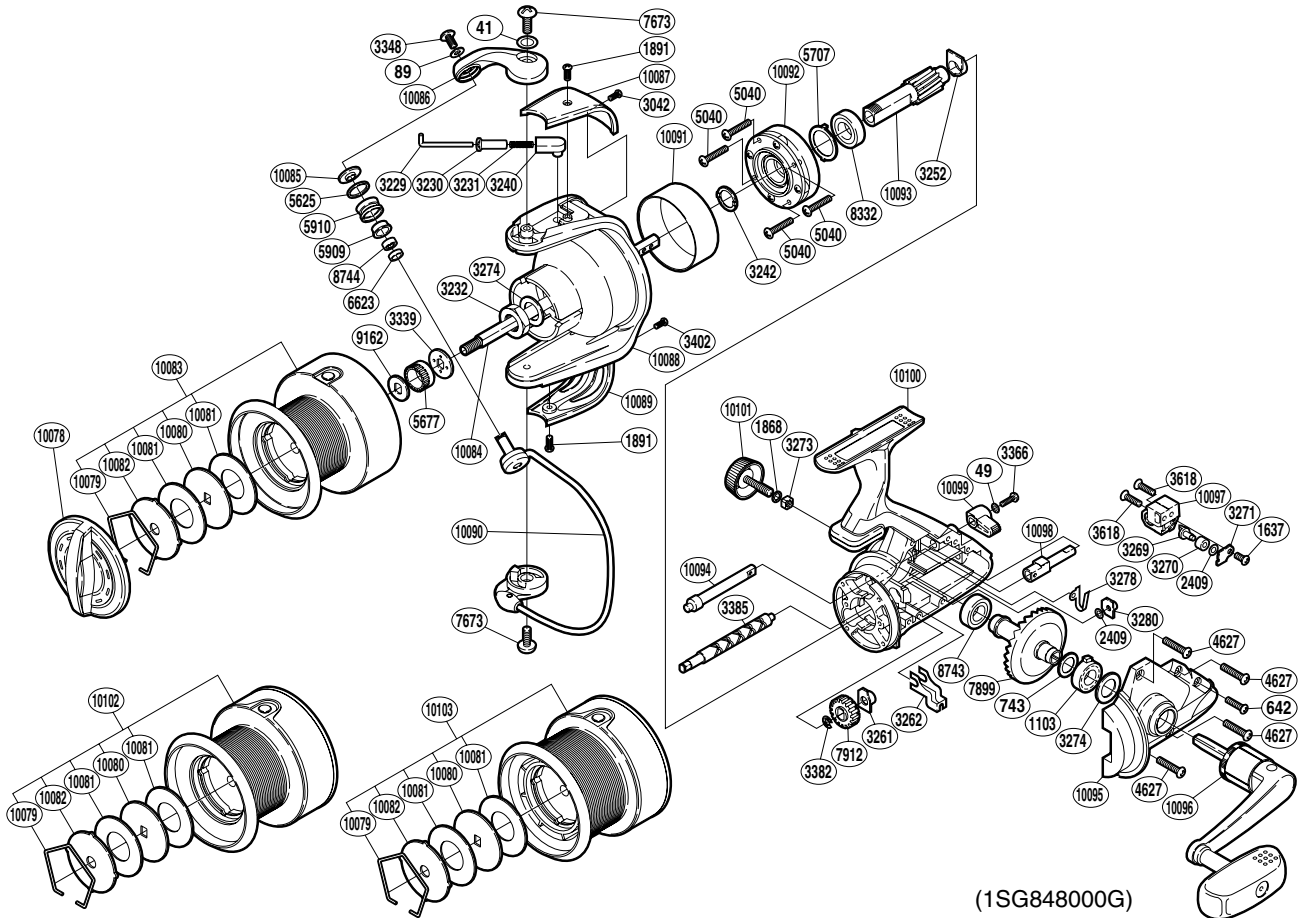

## BIOMASTER A-RB

## BIO-8000XSA

(1SG84800G)

Part No.	Description	Part No.	Description	Part No.	Description
RD 0041	Washer	RD 3280	Worm Bushing (rear)	RD10080	Key Washer
RD 0049	Lock Washer	RD 3339	Spool Support B	RD10081	Drag Washer
RD 0089	Lock Washer	RD 3348	Screw	RD10082	Eared Washer
RD 0642	Screw	RD 3366	Screw	RD10083	Spool Assembly
RD 0743	Washer	RD 3382	E Lock	RD10084	Main Shaft
RD 1103	Bushing	RD 3385	Worm Shaft	RD10085	Line Roller Washer
RD 1637	Screw	RD 3402	Screw	RD10086	Bail Arm
RD 1868	Handle Lock Washer	RD 3618	Screw	RD10087	Bail Spring Cover
RD 1891	Screw	RD 4627	Screw	RD10088	Rotor
RD 2409	Spacer	RD 5040	Screw	RD10089	Bail Hold Support Guard
RD 3229	Bail Spring Guide A	RD 5625	Line Roller Spacer	RD10090	Bail Assembly
RD 3230	Bail Spring Bushing	RD 5677	Spool Support A	RD10091	Roller Clutch Ring
RD 3231	Bail Spring	RD 5707	Bearing Washer	RD10092	Roller Clutch Assembly
RD 3232	Rotor Nut	RD 5909	Line Roller Bushing	RD10093	Pinion Gear
RD 3240	Bail Spring Guide B	RD 5910	Line Roller	RD10094	Anti-Reverse Cam
RD 3242	Rotor Washer	RD 6623	Bearing Spacer	RD10095	Side Cover
RD 3252	Bushing	RD 7673	Screw	RD10096	Handle Assembly
RD 3261	Worm Bushing (front)	RD 7899	Drive Gear	RD10097	Oscillating Slider
RD 3262	Worm Shaft Retainer	RD 7912	Idle Gear	RD10098	Anti-Reverse Lever Shaft
RD 3269	Oscillating Pawl	RD 8332	Ball Bearing	RD10099	Anti-Reverse Lever
RD 3270	Oscillating Slider Bushing	RD 8743	Ball Bearing	RD10100	Body
RD 3271	Oscillating Pawl Cover	RD 8744	Ball Bearing	RD10101	Handle Screw Cap
RD 3273	Handle Screw Lock	RD 9162	Spool washer		
RD 3274	Spacer	RD10078	Drag Knob	RD10102	Spare Spool Assembly
RD 3278	Anti-Reverse Cam Spring	RD10079	Drag Washers Retainer	RD10103	Spare Spool Assembly