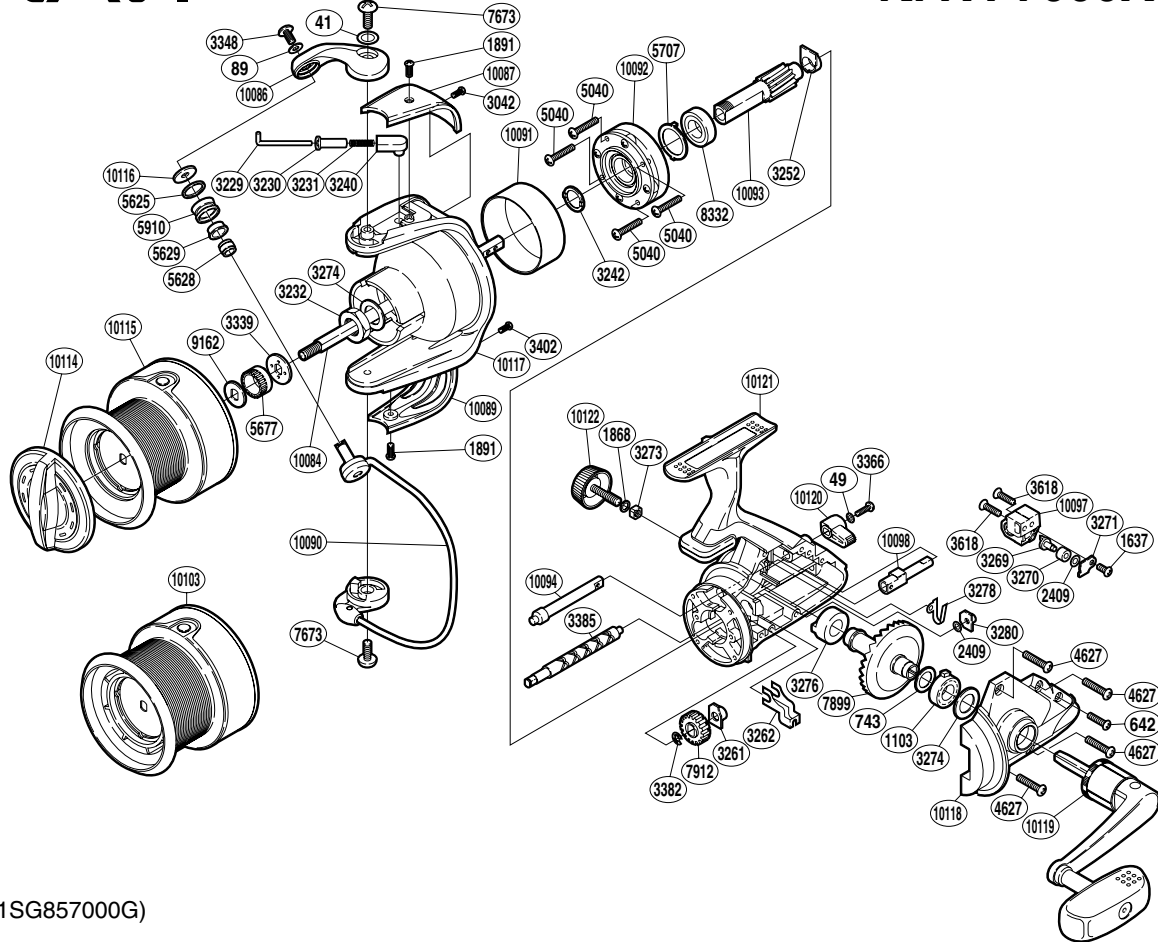

SHIMANO®

NAVI A-RB

NAVI-7000XSA

(1SG857000G)

Part No.	Description	Part No.	Description	Part No.	Description
RD 0041	Washer	RD 3274	Spacer	RD 9162	Spool washer
RD 0049	Lock Washer	RD 3276	Drive Gear Bushing	RD10084	Main Shaft
RD 0089	Lock Washer	RD 3278	Anti-Reverse Cam Spring	RD10086	Bail Arm
RD 0642	Screw	RD 3280	Worm Bushing (rear)	RD10087	Bail Spring Cover
RD 0743	Washer	RD 3339	Spool Support B	RD10089	Bail Hold Support Guard
RD 1103	Bushing	RD 3348	Screw	RD10090	Bail Assembly
RD 1637	Screw	RD 3366	Screw	RD10091	Roller Clutch Ring
RD 1868	Handle Lock Washer	RD 3382	E Lock	RD10092	Roller Clutch Assembly
RD 1891	Screw	RD 3385	Worm Shaft	RD10093	Pinion Gear
RD 2409	Spacer	RD 3402	Screw	RD10094	Anti-Reverse Cam
RD 3229	Bail Spring Guide A	RD 3618	Screw	RD10097	Oscillating Slider
RD 3230	Bail Spring Bushing	RD 4627	Screw	RD10098	Anti-Reverse Lever Shaft
RD 3231	Bail Spring	RD 5040	Screw	RD10114	Drag Knob
RD 3232	Rotor Nut	RD 5625	Line Roller Spacer	RD10115	Spool Assembly
RD 3240	Bail Spring Guide B	RD 5628	Line Roller Collar	RD10116	Line Roller Washer
RD 3242	Rotor Washer	RD 5629	Line Roller Bushing	RD10117	Rotor
RD 3252	Bushing	RD 5677	Spool Support A	RD10118	Side Cover
RD 3261	Worm Bushing (front)	RD 5707	Bearing Washer	RD10119	Handle Assembly
RD 3262	Worm Shaft Retainer	RD 5910	Line Roller	RD10120	Anti-Reverse Lever
RD 3269	Oscillating Pawl	RD 7673	Screw	RD10121	Body
RD 3270	Oscillating Slider Bushing	RD 7899	Drive Gear	RD10122	Handle Screw Cap
RD 3271	Oscillating Pawl Cover	RD 7912	Idle Gear		
RD 3273	Handle Screw Lock	RD 8332	Ball Bearing	RD10103	Spare Spool Assembly

(170504)