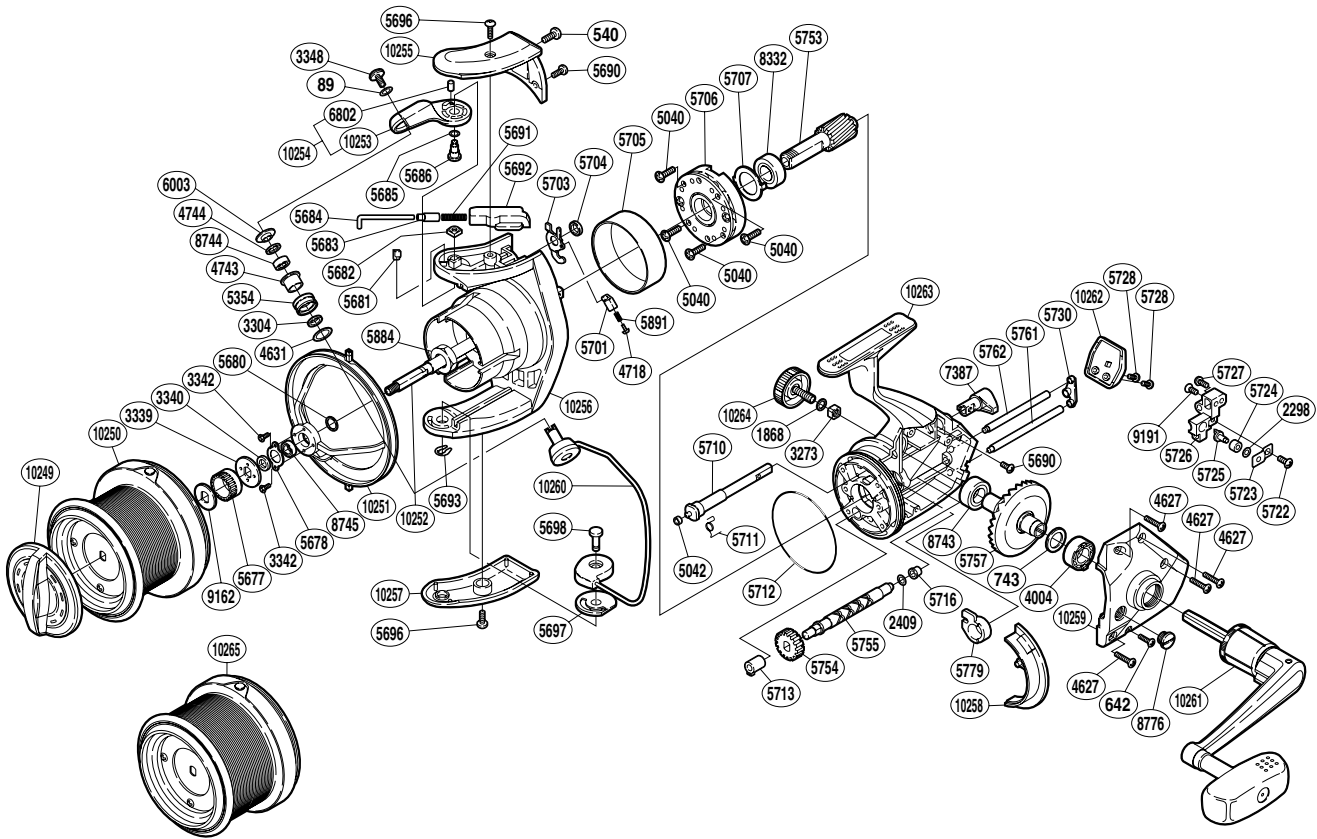

SHIMANO®

ULTEGRA A-RB

UL-10000XSA

(1SG877000G)

Part No.	Description	Part No.	Description	Part No.	Description
RD 0089	Lock Washer	RD 5691	Bail Spring	RD 5884	Rotor Nut
RD 0540	Screw	RD 5692	Bail Spring Guide B	RD 5891	Bail Trip Lever Spring
RD 0642	Screw	RD 5693	U Lock	RD 6003	Line Roller Washer
RD 0743	Washer	RD 5696	Screw	RD 6802	Bail Arm Bushing
RD 1868	Handle Lock Washer	RD 5697	Bail Hold Support Spacer	RD 7387	Anti-Reverse Lever
RD 2298	Spacer	RD 5698	Bail Hold Support Shaft	RD 8332	Ball Bearing
RD 2409	Spacer	RD 5701	Lever Spring Guide B	RD 8743	Ball Bearing
RD 3273	Handle Screw Lock	RD 5703	Bail Trip Lever	RD 8744	Ball Bearing
RD 3304	Bearing Spacer	RD 5704	Trip Lever Spacer	RD 8745	Ball Bearing
RD 3339	Spool Support B	RD 5705	Roller Clutch Ring	RD 8776	Oil Cap
RD 3340	Spacer	RD 5706	Roller Clutch Assembly	RD 9162	Spool Washer
RD 3342	Screw	RD 5707	Bearing Washer	RD 9191	Screw
RD 3348	Screw	RD 5710	Anti-Reverse Cam	RD10249	Drag Knob
RD 4004	Drive Gear Bushing	RD 5711	Anti-Reverse Cam Spring	RD10250	Spool Assembly
RD 4627	Screw	RD 5712	O Ring	RD10251	Line Safety Guard
RD 4631	Spacer	RD 5713	Worm Bushing (front)	RD10252	Main Shaft
RD 4718	Lever Spring Guide A	RD 5716	Worm Bushing (rear)	RD10253	Bail Arm
RD 4743	Line Roller Bushing	RD 5722	Screw	RD10254	Bail Arm
RD 4744	Roller Bearing Seal	RD 5723	Oscillating Pawl Cover	RD10255	Bail Spring Cover
RD 5040	Screw	RD 5724	Oscillating Slider Bushing	RD10256	Rotor
RD 5042	Anti-Reverse Cam Ring	RD 5725	Oscillating Pawl	RD10257	Bail Hold Support Guard
RD 5354	Line Roller	RD 5726	Oscillating Slider	RD10258	Side Cover Flange
RD 5677	Spool Support A	RD 5727	Screw	RD10259	Side Cover
RD 5678	Bearing Retainer	RD 5728	Screw	RD10260	Bail Assembly
RD 5680	Spacer	RD 5730	Worm Shaft Retainer Washer	RD10261	Handle Assembly
RD 5681	Angle Controller	RD 5753	Pinion Gear	RD10262	Rear Protector
RD 5682	Bail Arm Nut	RD 5754	Idle Gear	RD10263	Body
RD 5683	Bail Spring Guide A Support	RD 5755	Worm Shaft	RD10264	Handle Screw Cap
RD 5684	Bail Spring Guide A	RD 5757	Drive Gear		
RD 5685	Spacer	RD 5761	Oscillating Guide (long)		
RD 5686	Bail Arm Shaft	RD 5762	Oscillating Guide (short)		
RD 5690	Screw	RD 5779	Bushing	RD10265	Spare Spool Assembly